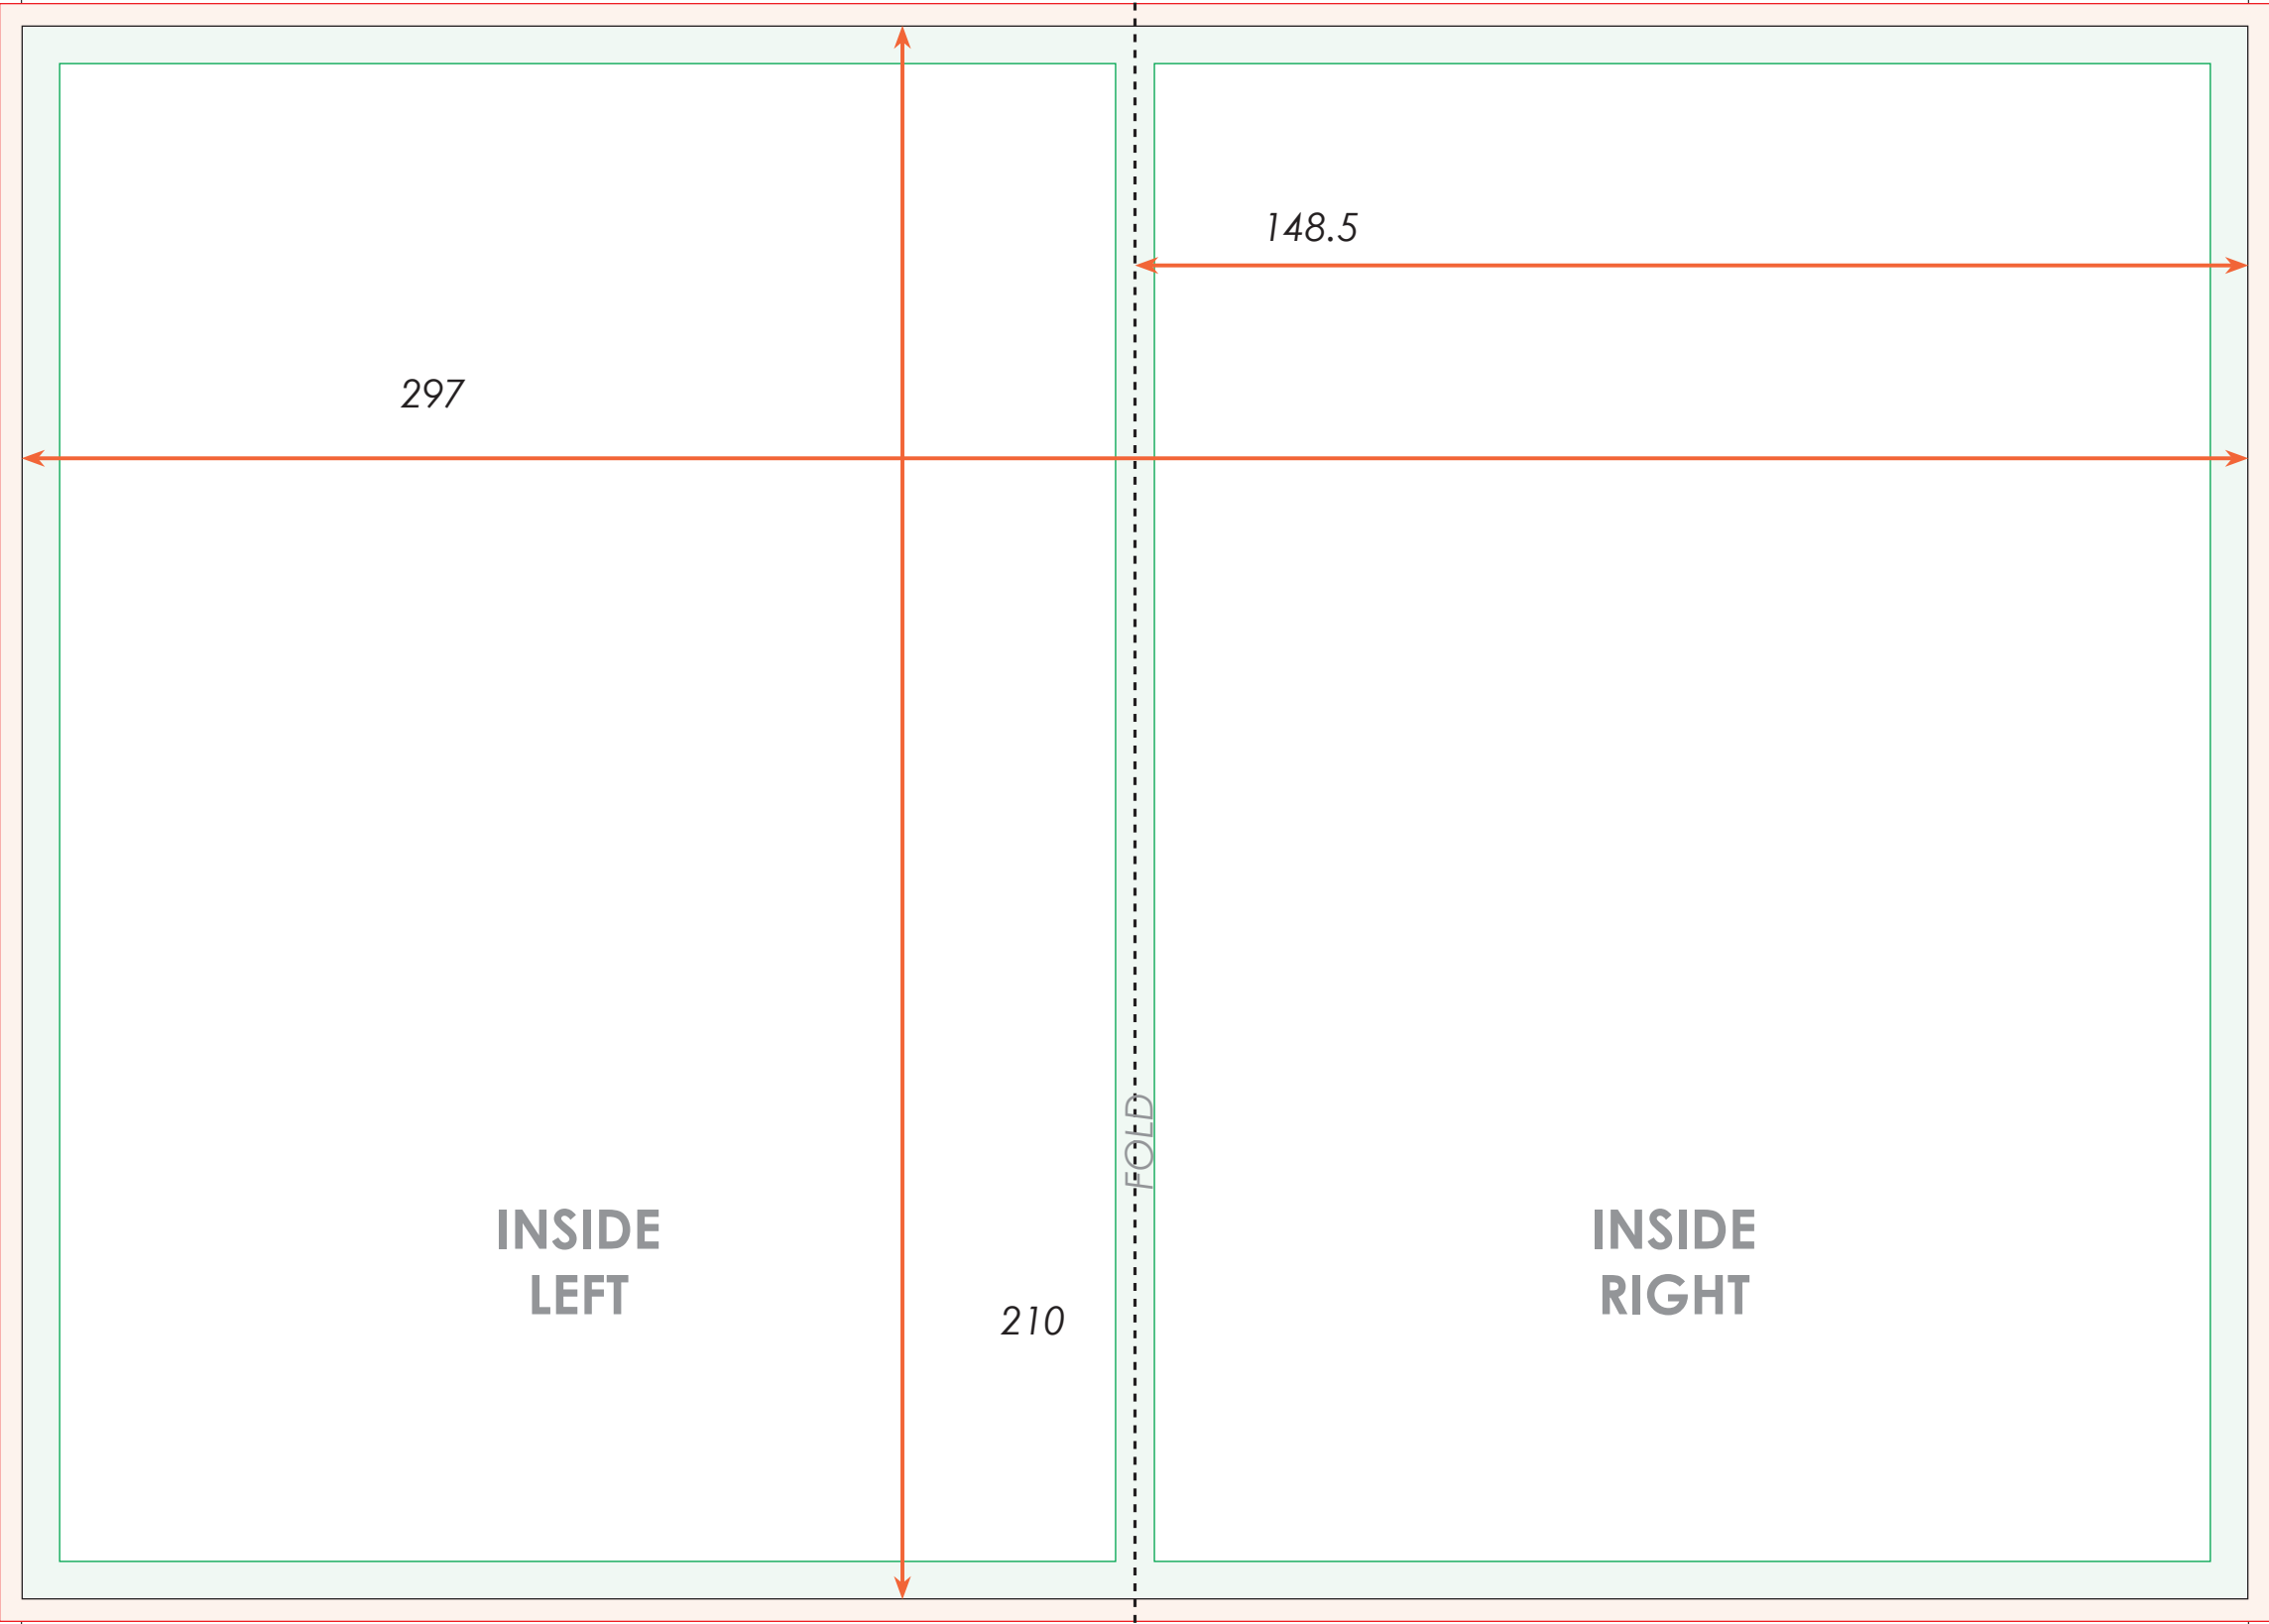

A4 folded to A5

All measurements in mm

297

5

3

BACK
COVER

210

FOLD

148.5

SIZE

BLEED - Allow 3mm so artwork will run to the edge when it is trimmed to size.

SAFE ZONE - Please avoid putting any important information in this area as this may be lost when it is manufactured/installed

ARTWORK QUALITY

Please supply artwork in CMYK colour format including bleed and cropmarks.

The recommended resolution for this product is 300dpi

FRONT
COVER

297

148.5

210

**INSIDE
LEFT**

**INSIDE
RIGHT**

FOLD